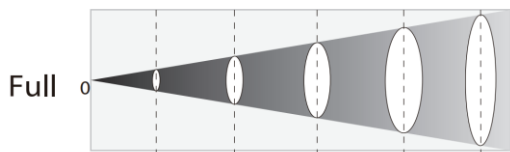

Specifications

Optical System

Lamp Source	500W (RGBAL)
Output	11622lm
CRI	95
CCT	2800K – 8000K

Electrical Specs

Voltage	100 – 240VAC, 50/60Hz
Consumption	330W Continuous
Power Connection	PowerCon In/Out
Signal Connection	5 pin XLR In/Out

Appearance

Size	596x288x545mm
Weight	8kg
Casing	Die-cast aluminium
Colour	Black

Work Environment

Ambient Temperature	-10°C - 45°C
IP Rating	IP20

Control System

Dimmer	0 – 100% Linear with 4 curves
Cooling	Forced Convection
Control	DMX512, RDM
Display	TFT display, on board control
Personality	1Ch/4Ch/5Ch/7Ch/11Ch/13Ch/ 13Ch2/17Ch/HSV

Accessories

LEDPRO150	Diffuser Filter
LEDPRO152	Gobo Holder
LEDPRO154	Iris
Lenses available	14°/19°/26°/36°/50° 15° - 30°/25° - 50°

Photometrics

Beam Angle: 19°

Distance (m)	1m	3m	5m	7m	10m
Luminance (lux)	134100	14900	5364	2736	1341